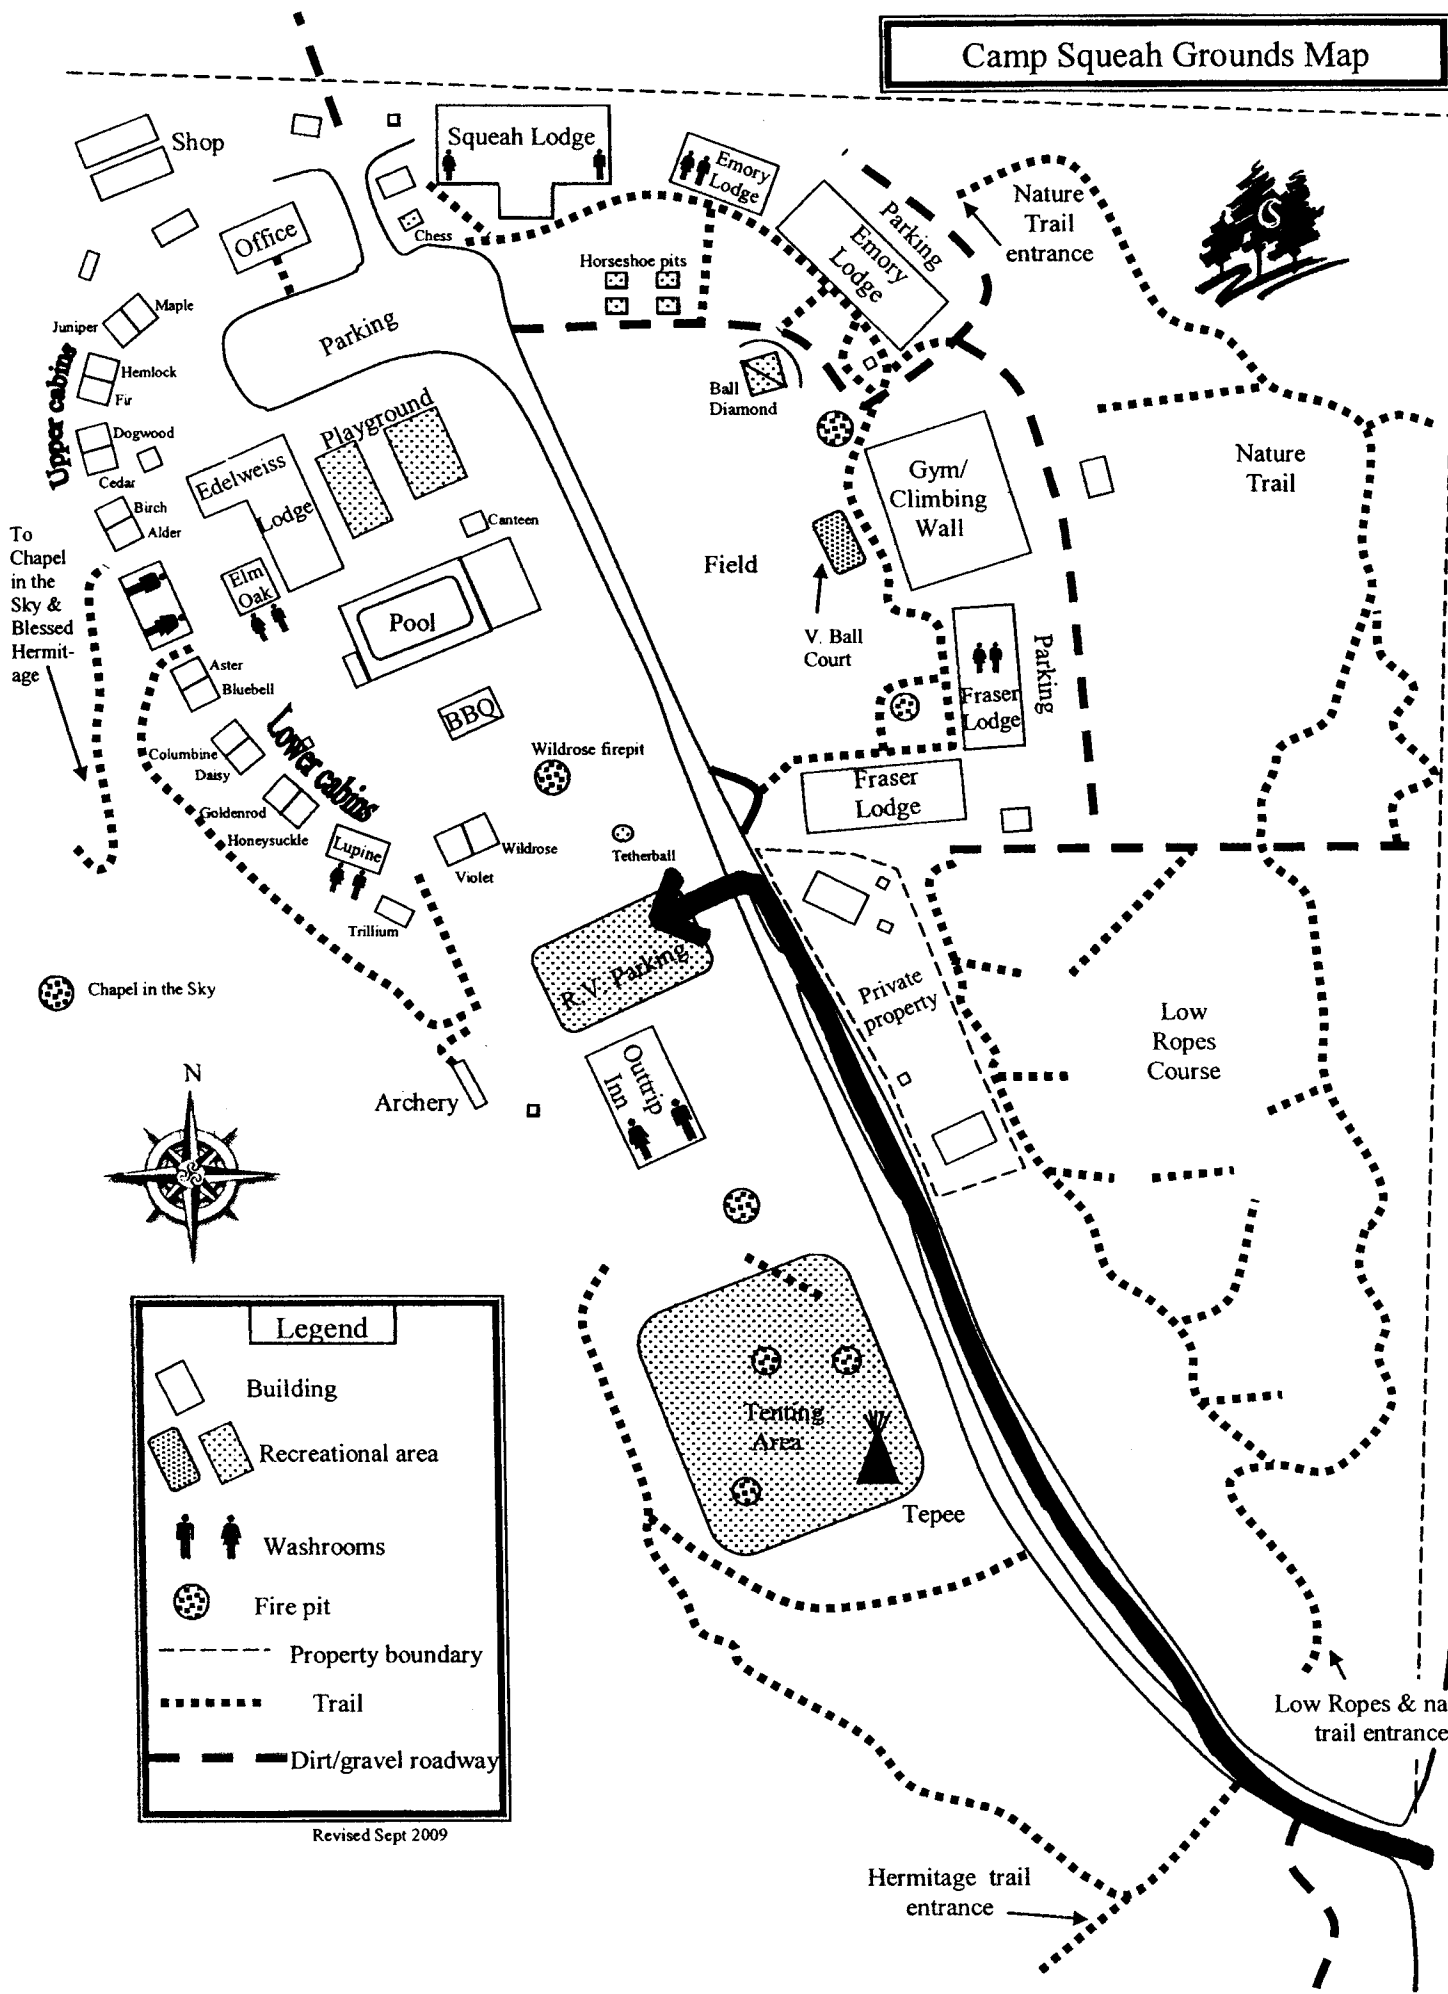

Camp Squeah Grounds Map

Legend	
	Building
	Recreational area
	Washrooms
	Fire pit
	Property boundary
	Trail
	Dirt/gravel roadway

Revised Sept 2009

HWY 1

Low Ropes & nature trail entrance

Hermitage trail entrance

Low Ropes Course

Private property

Tenting Area
Tepee

Fraser Lodge

Fraser Lodge

Gym/
Climbing Wall

Emory Lodge

Squeah Lodge

Tetherball

Chapel in the Sky

Archery

R.V. Parking

Outtrip Inn

Private property

Low Ropes Course

Hermitage trail entrance

Low Ropes & nature trail entrance

HWY 1

Revised Sept 2009